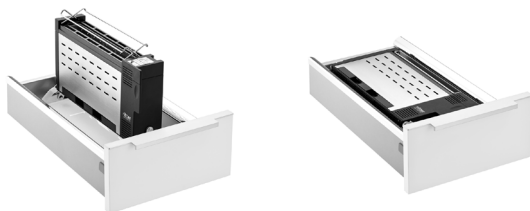

**MADE IN
GERMANY**

Built-in toaster ET 10

Modern and functional kitchen technology.

for installation in drawers, cabinet width min. 30 cm

prerequisite: clear width bottom of drawer > 180 mm,
clear width top of drawer > 200 mm

Opened with a flick of the wrist, it readily stands in the drawer. The toaster does have automatic toast food centering, defrosting and rewarming function, toasting degree with LED indication, stop button and integrated bread and roll rack. The thermal insulated housing and the automatic switch-off function when the toaster is being folded do provide the safety required. For easy cleaning, the toaster may be removed from the drawer without using any tools.

Item No. / GTIN

620.000 / 40 04822 62000 8

Features

- thermal insulated housing made of stainless steel
- set-up mechanism made of steel
- integrated bread and roll rack
- memory function of the toasting degree
- toasting degree with LED indication
- automatic toast food centering
- defrosting function
- reheating function
- automatic switch-off function when toast is jammed
- separate stop button to interrupt toasting
- crumb tray
- automatic switch-off function for safety when toaster is being folded
- TÜV-Rheinland/GS, safety category 1, CE
- 220-240 Volt, 850-1.000 Watt
- weight: 2.0 kg